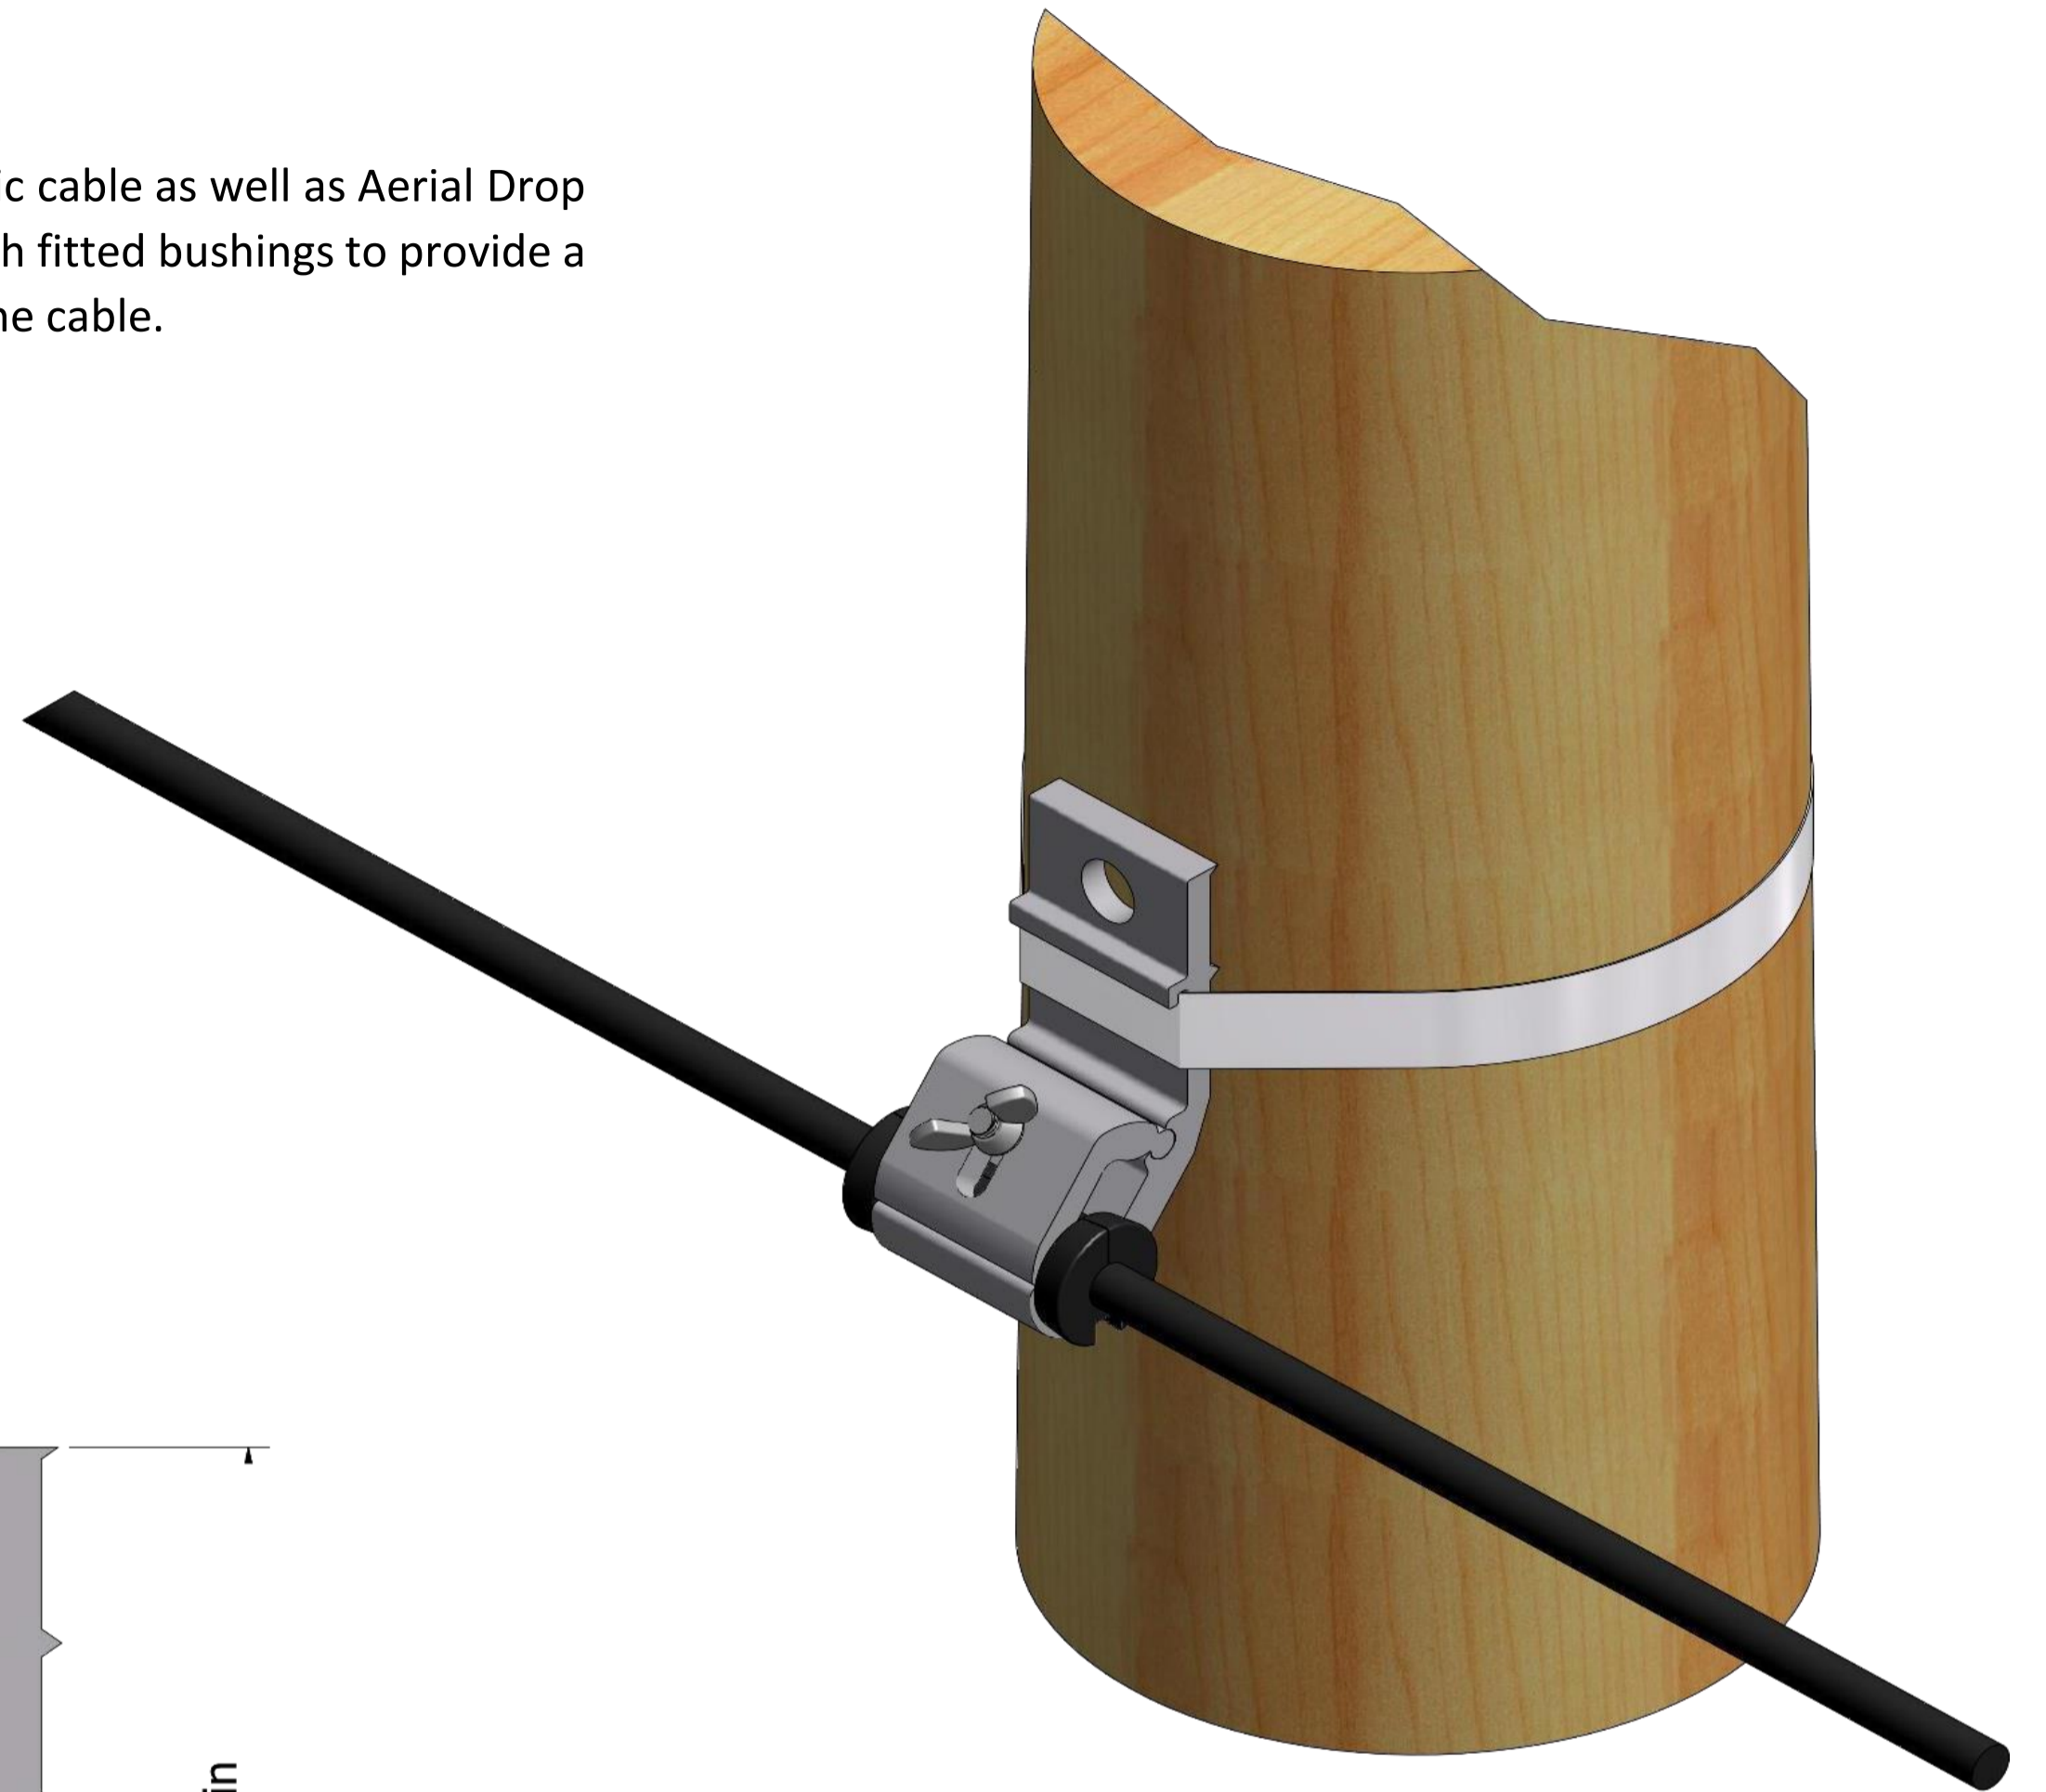

### KDPA Mini Span Support Bracket

Mini Brackets are used for short and medium spans of ADSS fiber optic cable as well as Aerial Drop cables. Sized to fit specific ADSS diameters, Mini Brackets are used with fitted bushings to provide a good support/groove fit and to prevent the support from damaging the cable.

Could be mounted to pole using standard 5/8" bolt or metal strap.

KDPA Enterprises LLC.  
 Email: [Yudith.martell@kdpaenterprisesllc.com](mailto:Yudith.martell@kdpaenterprisesllc.com)  
[www.kdpa-enterprises.com](http://www.kdpa-enterprises.com)