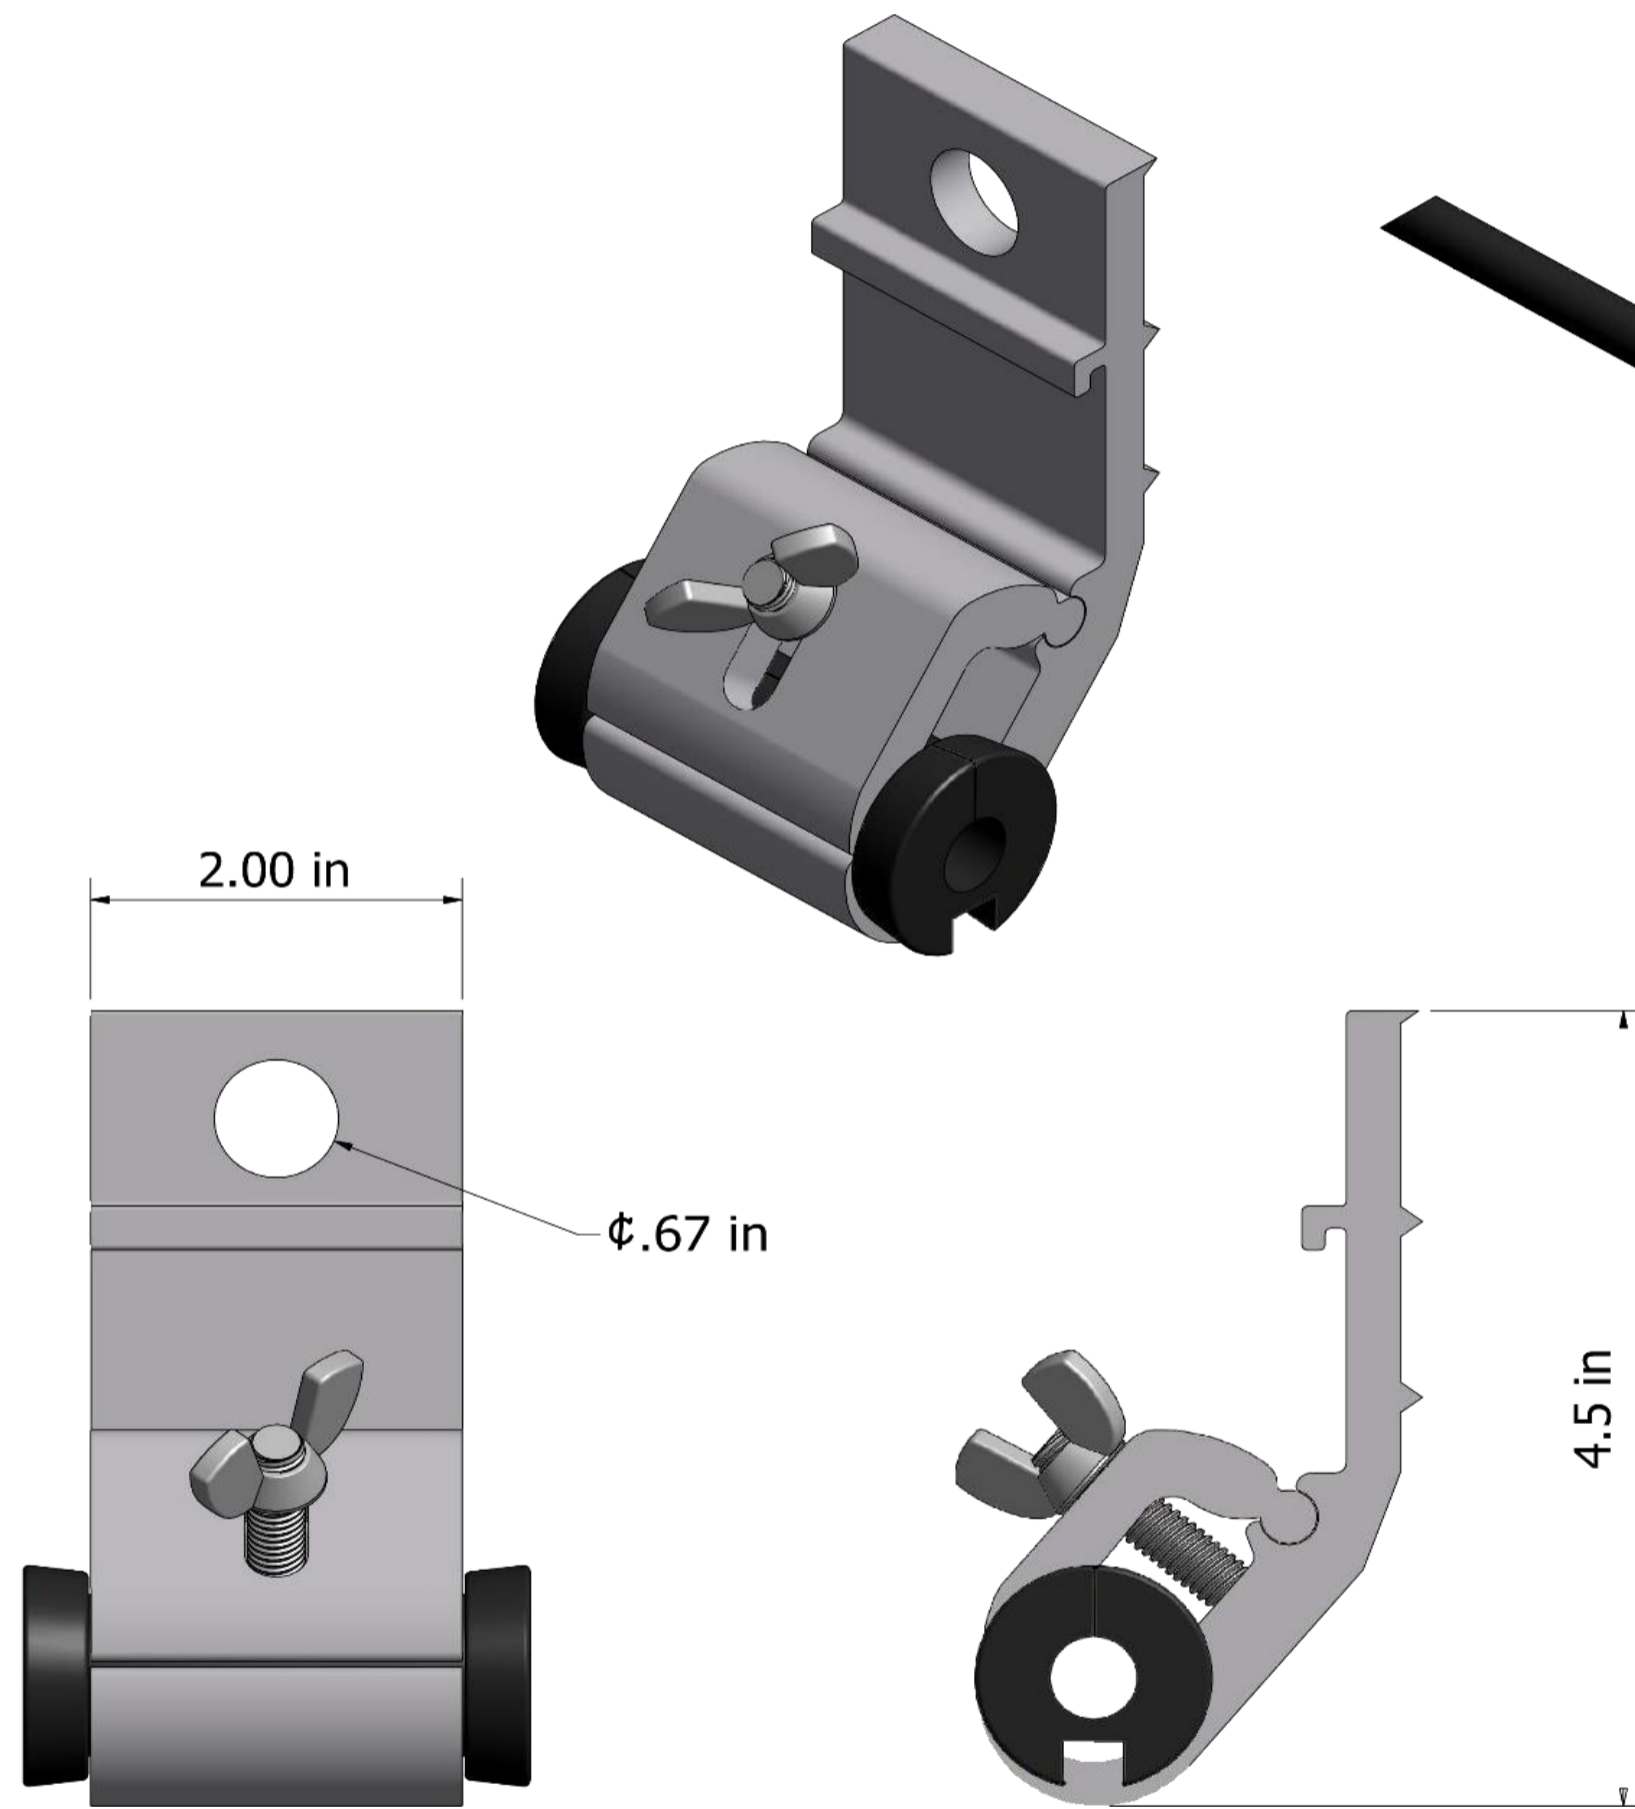

### KDPA Mini Span Support Bracket

Mini Brackets are used for short and medium spans of ADSS fiber optic cable as well as Aerial Drop cables. Sized to fit specific ADSS diameters, Mini Brackets are used with fitted bushings to provide a good support/groove fit and to prevent the support from damaging the cable.

Could be mounted to pole using standard 5/8" bolt or metal strap.

KDPA Enterprises LLC.  
 Email: [Yudith.martell@kdpaenterprisesllc.com](mailto:Yudith.martell@kdpaenterprisesllc.com)  
[www.kdpa-enterprises.com](http://www.kdpa-enterprises.com)

DRAWN IN	7/10/2014	KDPA SUPPLIES		
CHECKED		TITLE		
QA		Mini Span Support Bracket		
MFG		SIZE C	DWG NO	REV
APPROVED			H6302 -01	A
		SCALE	SHEET 1 OF 1	
			1	